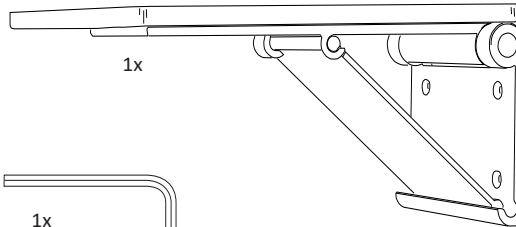

# CARE DUSCHSITS - 8114

Macro Design.

2x

4x  
M6x30

4x  
5x60

1x

1x  
8001

6,5 mm