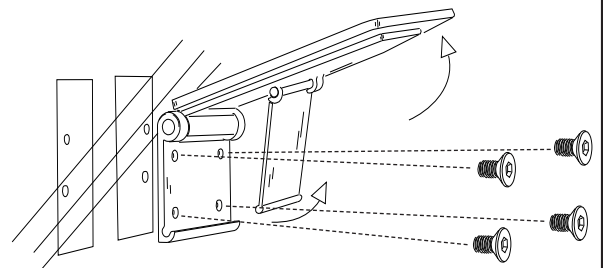

# CARE DUSCHSITS - 8114

Macro Design.

2x

4x  
M6x30

4x  
5x60

1x

1x  
8001

6,5 mm