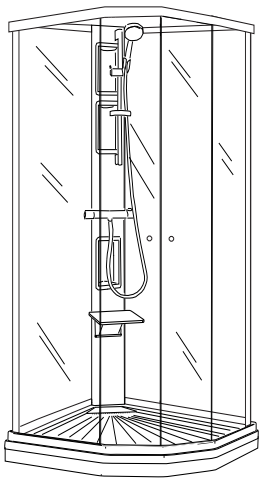

# CARE DUSCHSITS - 8114

Macro Design.

2x

4x  
M6x30

4x  
5x60

1x

1x  
8001

6,5 mm