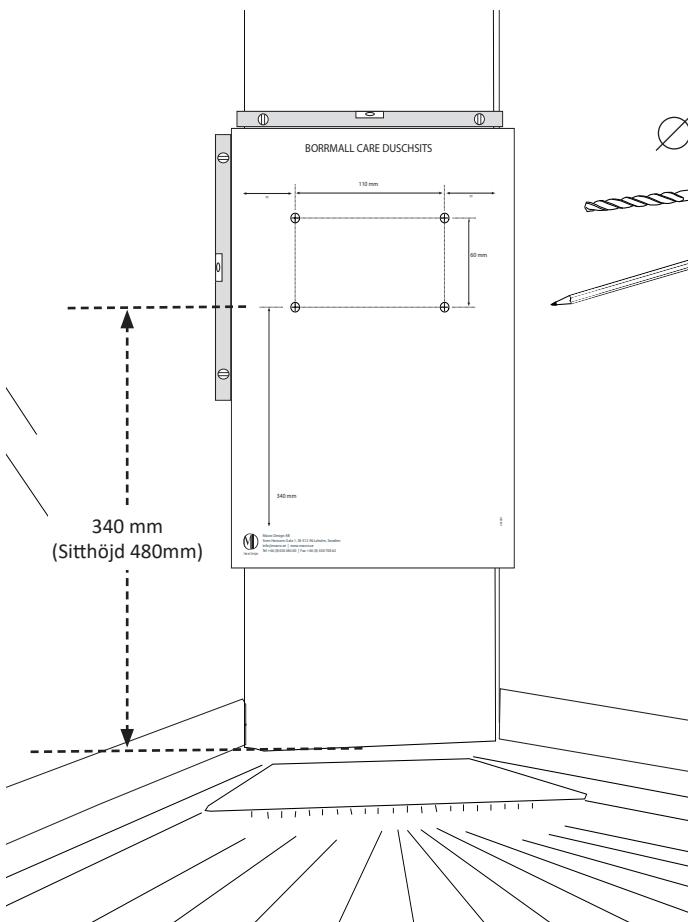

# CARE DUSCHSITS - 8114

Macro Design.

2x

4x  
M6x30

4x  
5x60

1x

1x  
8001

6,5 mm

# BORRMALL CARE DUSCHSITS

Macro Design.

Macro Design AB  
Sven Hansons Gata 1, SE-312 96 Laholm, Sweden  
info@macro.se | www.macro.se  
Tel +46 (0)430 484 00 | Fax +46 (0) 430 700 62