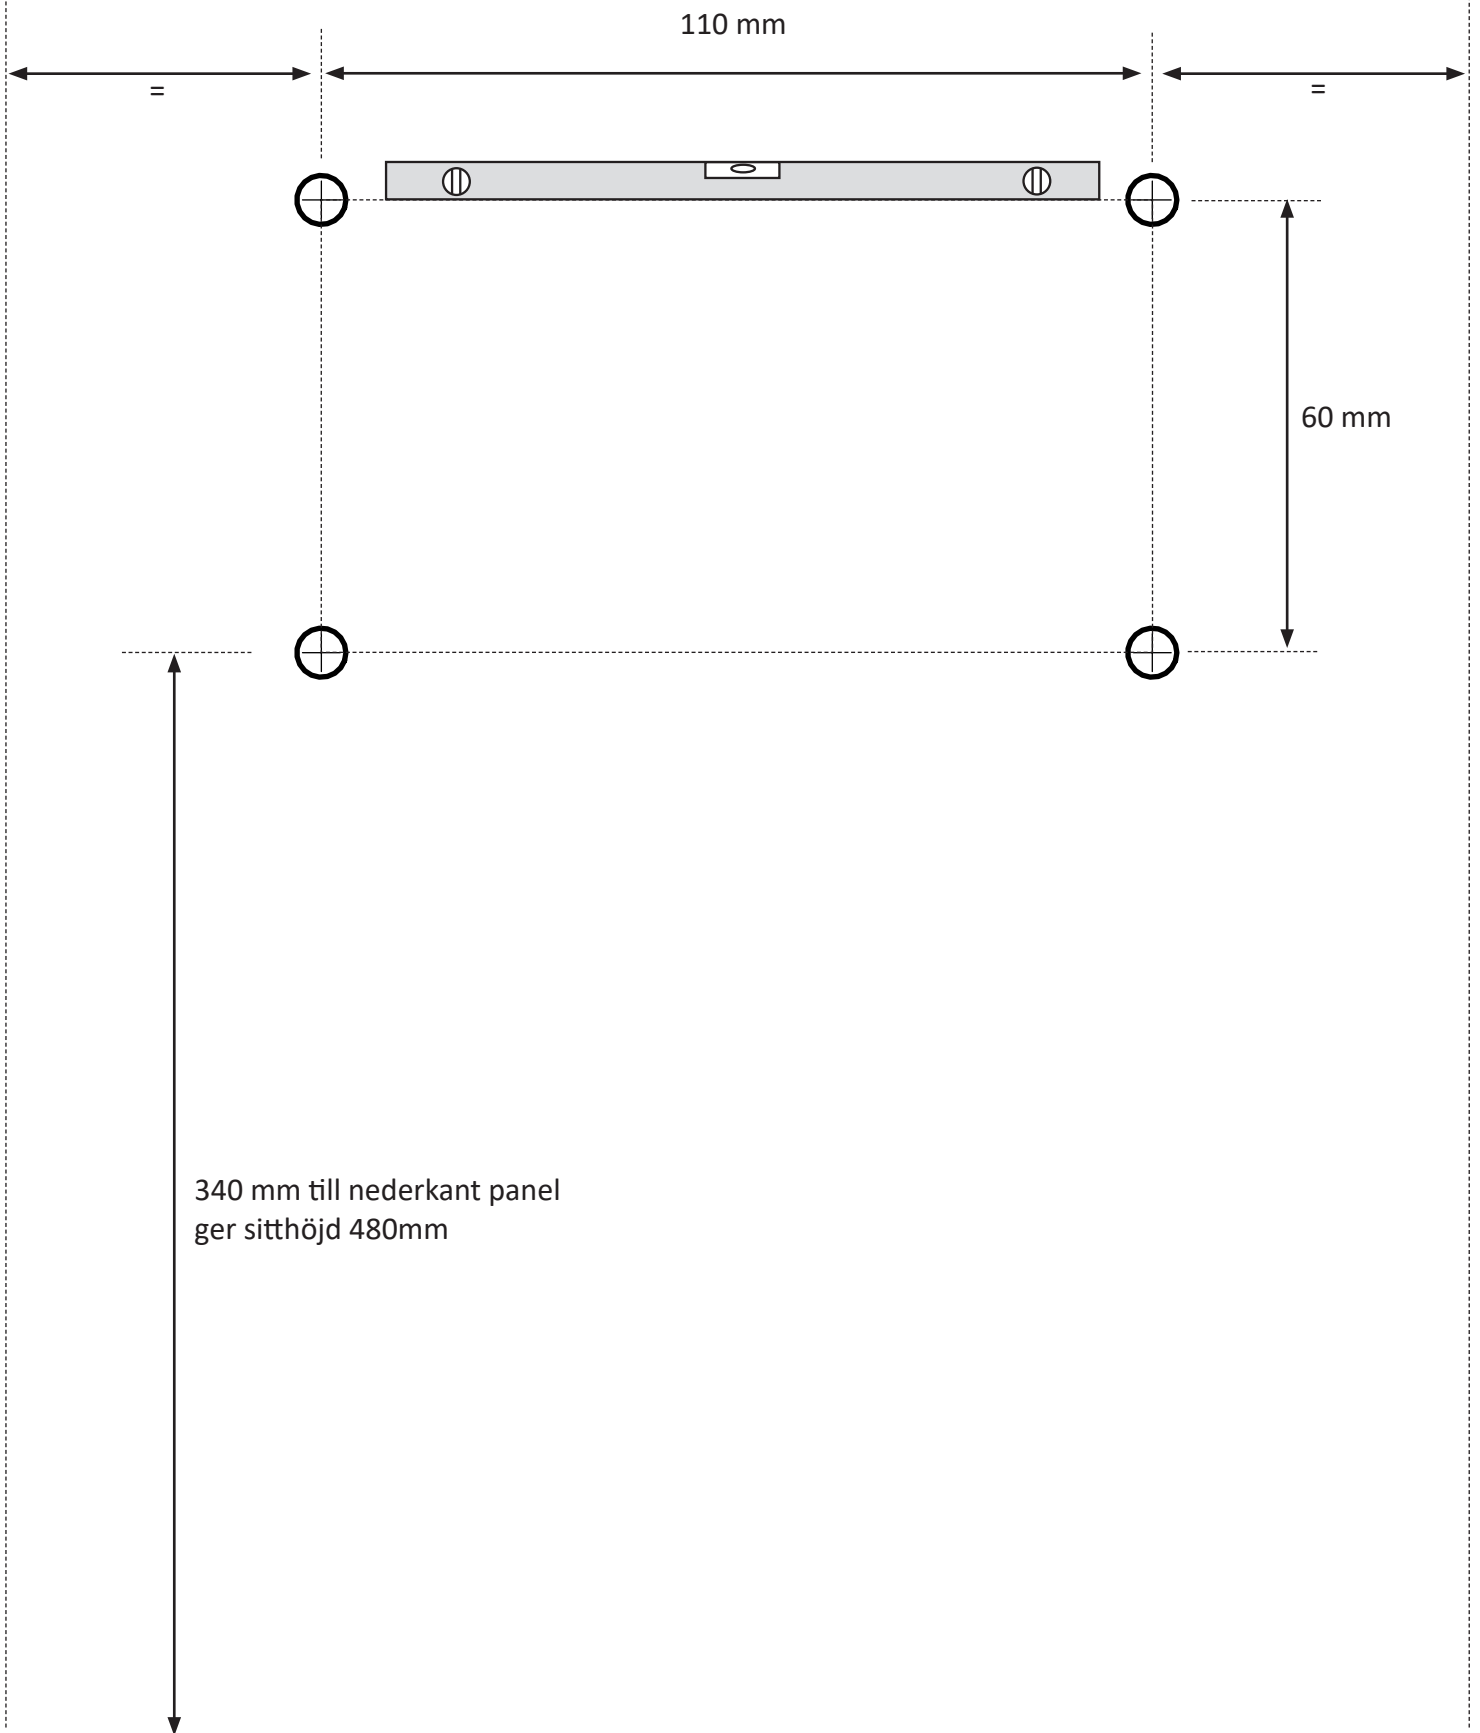

BORRMALL CARE DUSCHSITS

Macro Design.

Macro Design AB
Sven Hansons Gata 1, SE-312 96 Laholm, Sweden
info@macro.se | www.macro.se
Tel +46 (0)430 484 00 | Fax +46 (0) 430 700 62