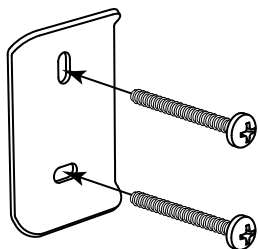

3. Alt.a

3. Alt.b

Tejpen kan bara användas på jämna hårda underlag, såsom kakel, stenplattor mm. Rengör underlaget nogga och låt det torka. (Rengöringsmedlet får inte innehålla olja.) Låt limmet härda 24 timmar innan produkten belastas.

The tape can only be used on smooth hard surfaces, such as tile, stone tiles etc. Clean the surface thoroughly and let it dry. (The cleansing agent must not contain oil) Let the glue set for 24 hours before applying weight on the product

4.

5.