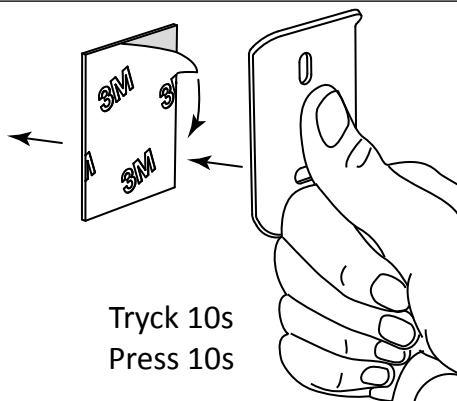

The tape can only be used on smooth hard surfaces, such as tile, stone tiles etc. Clean the surface thoroughly and let it dry. (The cleansing agent must not contain oil) Let the glue set for 24 hours before applying weight on the product