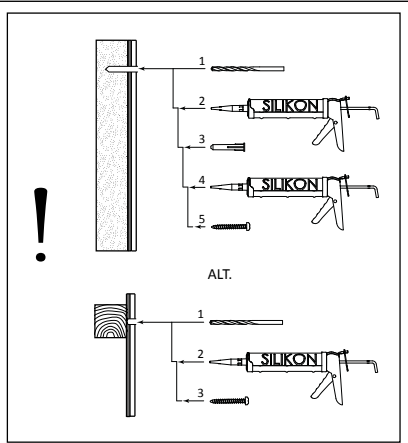

3. Alt.a

3. Alt.b

Tejpen kan bara användas på jämna hårda underlag, såsom kakel, stenplattor mm. Rengör underlaget nogga och låt det torka. (Rengöringsmedlet får inte innehålla olja.) Låt limmet härda 24 timmar innan produkten belastas.

The tape can only be used on smooth hard surfaces, such as tile, stone tiles etc. Clean the surface thoroughly and let it dry. (The cleansing agent must not contain oil) Let the glue set for 24 hours before applying weight on the product

4.

5.